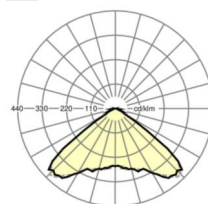

CHARACTERISTICS

Order number	19070003000
EAN number	4020863420476
Commodity code	94051190
Certification mark	IP 20, Protection class I, F, HACCP DIN10500/Food/IFS-application-related suitability/BRC, Indoor, CE
Impact resistance (IK rating)	IK03 (5°C bis 25°C)
Ambient temperatur	ta 5°C to 25°C
Warranty period	5 years

ELECTRICAL ENGINEERING

Controller	Electronic driver ZB (1 pcs.)
System output	4W
Mains voltage	220V/0Hz

LIGHTING TECHNOLOGY

Placement	LED, Colour rendering/Light colour CRI ≥ 70 / 6000K
Colour tolerance (MacAdam)	7SDCM
Photobiological safety (Luminaire)	RG1
Nominal luminous flux	207lm
Nominal luminous flux-emergency lighting mode	207lm
Luminaire luminous efficiency	52lm/W
Beam angle	110° (C0) / 110° (C90)
UGR lat./long.	31.1 / 31.1

MECHANICS

Housing colour	traffic white RAL 9016
Dimensions (LxWxH/DxH)	765mm x 55mm x 35mm
Weight (net)	0.85kg
Type of installation	Mounting rail system installation, Ceiling-mounted light structure, Pendant light structure

Dimensions

L	765 mm	Length
B	55 mm	Width
H	35 mm	Height

DEEP-LINK

<https://www.regiolux.de/en/article/19070003000>